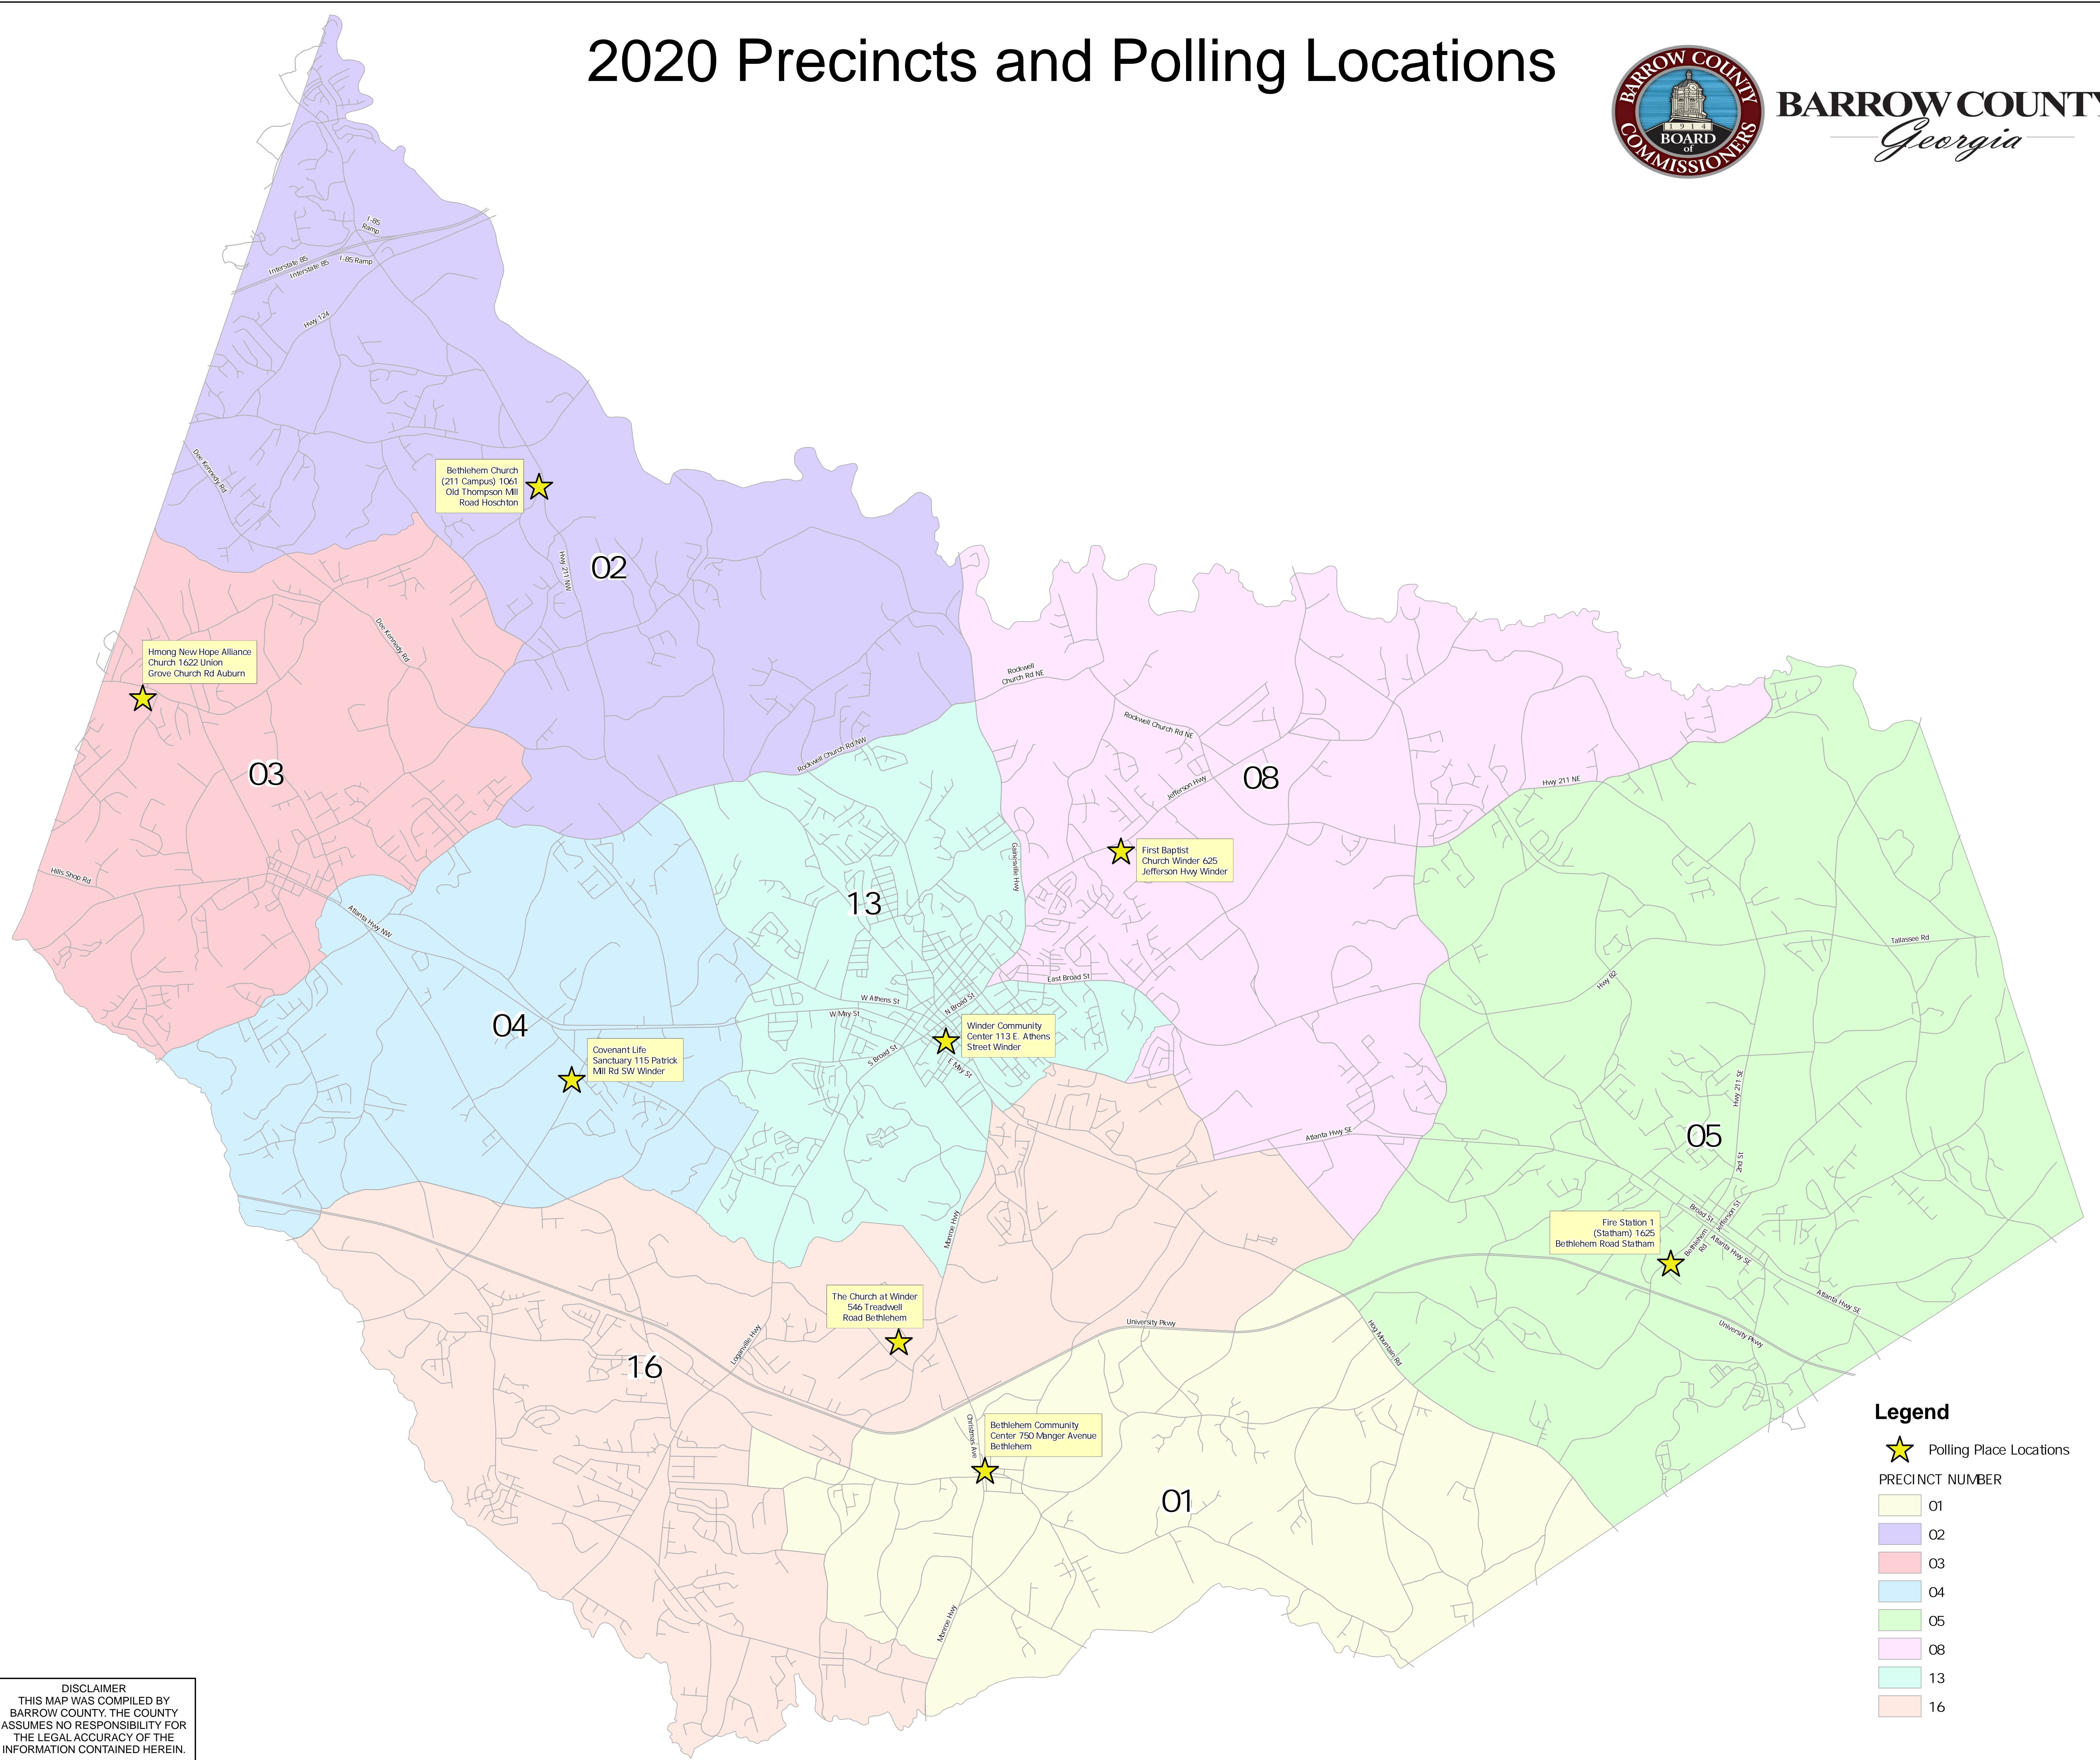

2020 Precincts and Polling Locations

BARROW COUNTY
Georgia

Legend

- ★ Polling Place Locations

PRECINCT NUMBER

- 01
- 02
- 03
- 04
- 05
- 08
- 13
- 16

DISCLAIMER
THIS MAP WAS COMPILED BY BARROW COUNTY. THE COUNTY ASSUMES NO RESPONSIBILITY FOR THE LEGAL ACCURACY OF THE INFORMATION CONTAINED HEREIN.